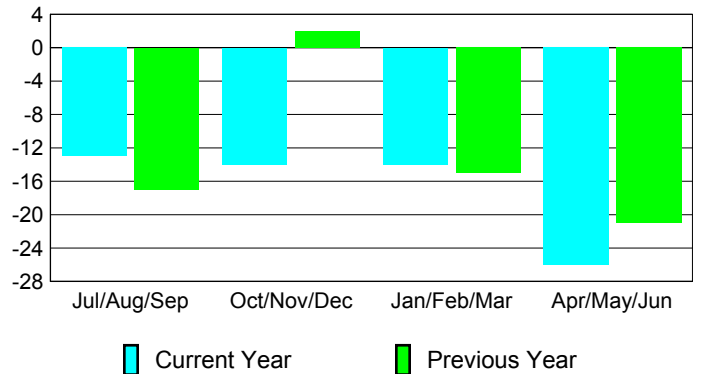

Membership Results 2008-2009

Membership 2007-2008

Month	Net Memb Goal	Actual New Memb	Actual Dropped Memb	Gain/Loss of Memb	Gain/Loss of Memb
Jul/Aug/Sep	0	25	-38	-13	-17
Oct/Nov/Dec	0	21	-35	-14	2
Jan/Feb/Mar	0	41	-55	-14	-15
Apr/May/June	0	17	-43	-26	-21
Totals	0	104	-171	-67	-51

Membership Results 2008-2009

Goal, New, Dropped, Gain/Loss

Comparison of Membership Gain/Loss

Current Year Compared to the Previous Year

Gender Comparison 2008-2009

Jul/Aug/Sep

Oct/Nov/Dec

Jan/Feb/Mar

Apr/May/June

Male

Female