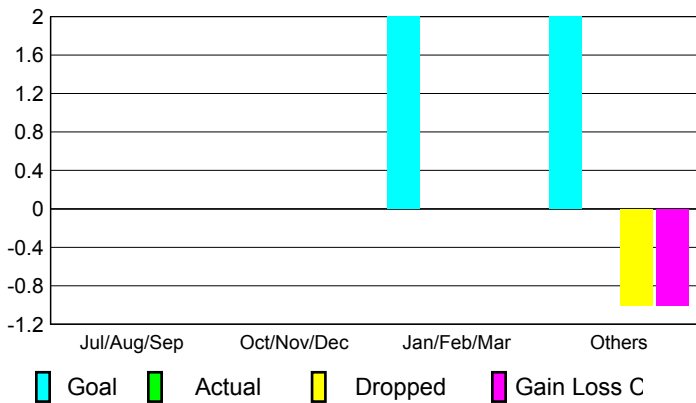

2008-2009 GMT Quarterly Report for District (or Undistricted) **District 17 I**

GMT: **Kenneth C Schwols**

Location: **KANSAS**

GMT CA: **1 & 2**

CLUBS

Club Results 2008-2009

Clubs 2007-2008

Month	New Club Goal	Actual New Clubs	Actual Dropped Clubs	Gain/Loss of Clubs	Gain/Loss of Clubs
Jul/Aug/Sep	0	0	0	0	0
Oct/Nov/Dec	0	0	0	0	0
Jan/Feb/Mar	2	0	0	0	0
Apr/May/June	2	0	-1	-1	0
Totals	4	0	-1	-1	0

Club Results 2008-2009

Goal, New, Dropped, Gain/Loss

Comparison of Club Gain/Loss

Current Year Compared to the Previous Year

YTD Status Quo Clubs 2008-2009

Status Quo Clubs Compared to Status Quo Members

MEMBERSHIP

Membership Results 2008-2009

Membership 2007-2008

Month	Net Memb Goal	Actual New Memb	Actual Dropped Memb	Gain/Loss of Memb	Gain/Loss of Memb
Jul/Aug/Sep	0	25	-38	-13	-17
Oct/Nov/Dec	0	21	-35	-14	2
Jan/Feb/Mar	0	41	-55	-14	-15
Apr/May/June	0	17	-43	-26	-21
Totals	0	104	-171	-67	-51