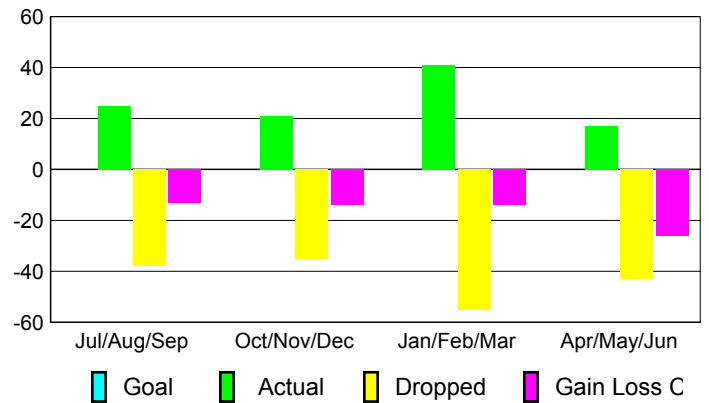

Membership Results 2008-2009

Goal, New, Dropped, Gain/Loss

Comparison of Membership Gain/Loss

Current Year Compared to the Previous Year