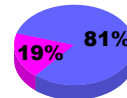

Membership Results 2008-2009

Membership 2007-2008

Month	Net Memb Goal	Actual New Memb	Actual Dropped Memb	Gain/Loss of Memb	Gain/Loss of Memb
Jul/Aug/Sep	0	25	-38	-13	-17
Oct/Nov/Dec	0	21	-35	-14	2
Jan/Feb/Mar	0	41	-55	-14	-15
Apr/May/June	0	17	-43	-26	-21
Totals	0	104	-171	-67	-51

Membership Results 2008-2009

Goal, New, Dropped, Gain/Loss

Comparison of Membership Gain/Loss

Current Year Compared to the Previous Year

Gender Comparison 2008-2009

Jul/Aug/Sep

Oct/Nov/Dec

Jan/Feb/Mar

Apr/May/June

Male

Female